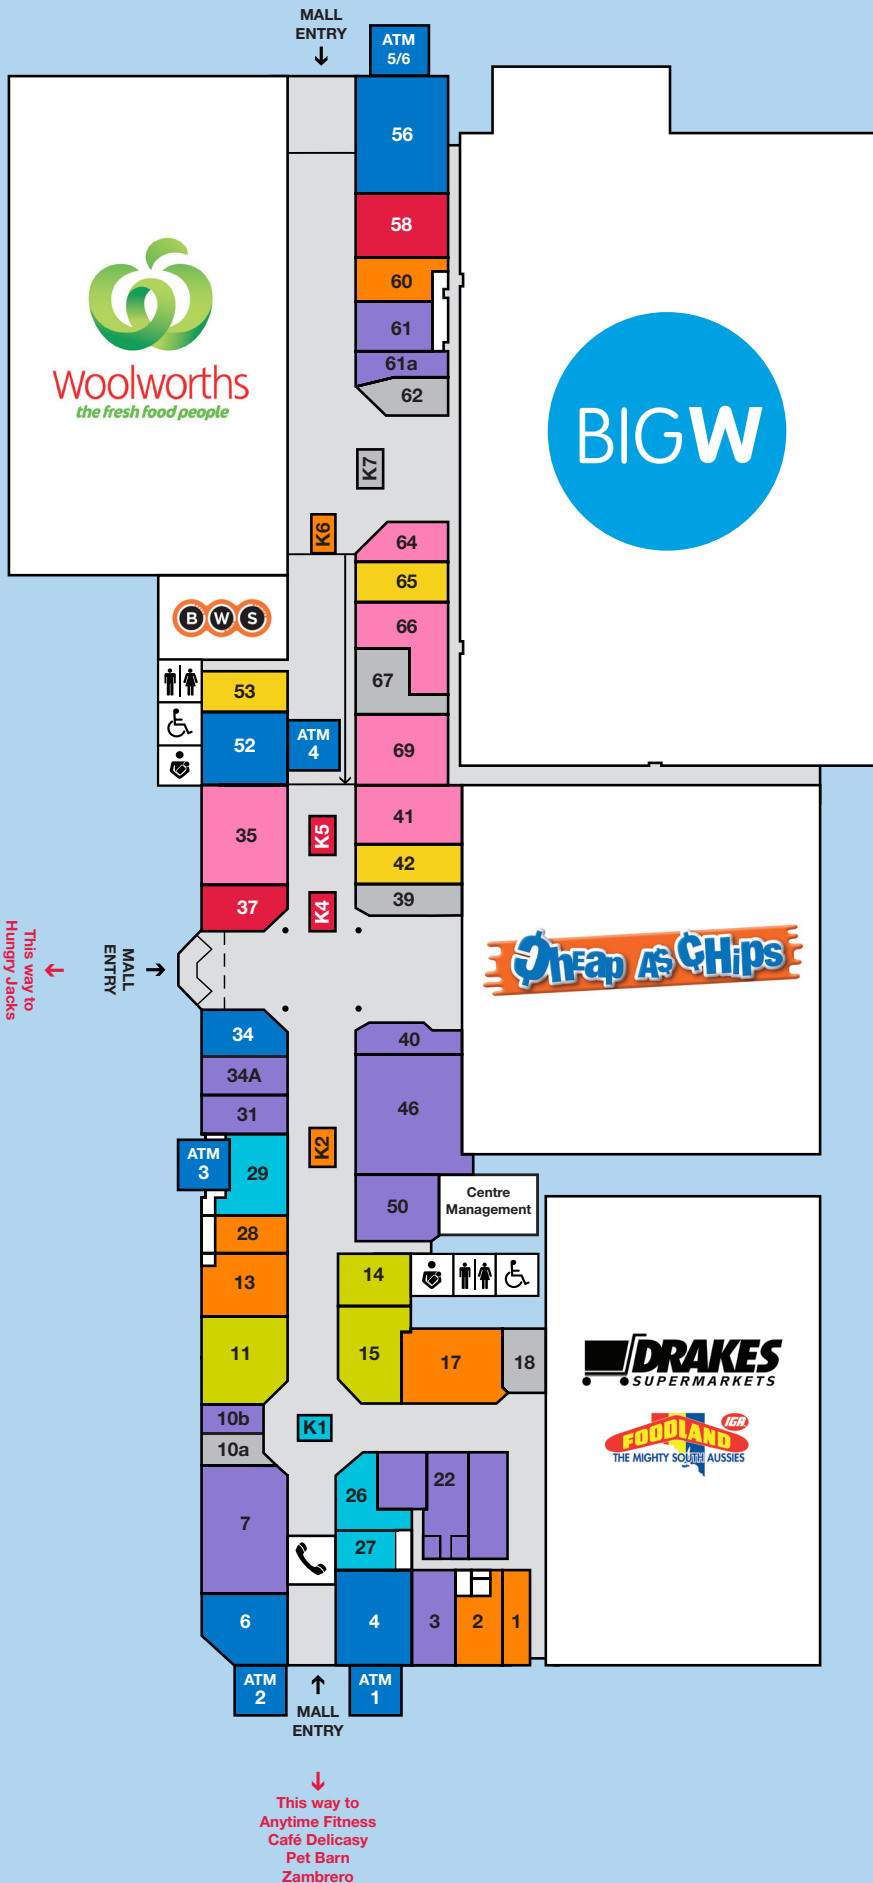

SEAFORD CENTRAL

MAJORS

- 63 Big W
- 54 BWS
- 45 Cheap As Chips
- 19 Foodland
- EXT Pet Barn
- 54 Woolworths

FRESH FOOD

- 14 Seaford Gourmet Meats
- 11 Seaford Homestyle Bakery
- 15 TC's Fruit & Veg

EATERIES

- EXT Café Delicacy
- K4 Gloria Jeans Coffee
- EXT Hungry Jack's
- 58 Rubrents Café
- 37 Subway
- 39 Yiros Boss
- K5 Yoyogi Sushi
- EXT Zambreno

GIFTS, HOMEWARES & ELECTRONICS

- 42 EB Games
- 53 Gametraders
- 65 Smokemart & GiftBox

- 13 Australia Post
- 28 Flight Centre
- 2 H & R Block
- 60 Magain Real Estate
- K2 Mister Minit
- EXT On The Run (Service Station)
- K6 Seaford Lotto
- 17 Seaford Newsagency
- 1 South Coast Law Chambers

EXT = Exterior Retailer